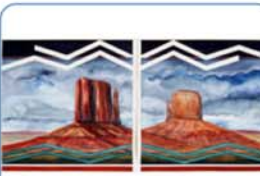

Road Painting #3
16 x 20, acrylic on canvas
1978 / \$1900

Monument Valley, the Mittens
16 x 20, acrylic on canvas
1979 / \$1900

Monument Valley Buttes
12 x 16, oil on canvas
1980 / \$1150

Monument Valley, Water #1
27 x 35, oil on canvas
1980 / \$2300

Monument Valley, Dptych
28.5 x 46.5, watercolor on paper
1981 / \$2900

Word on the Wing, Yin
18 x 32.5, acrylic on canvas
1982 / \$1700 each or \$3000 pair

Word on the Wing, Yang
18 x 32.5, acrylic on canvas
1982 / \$1700 each or \$3000 pair